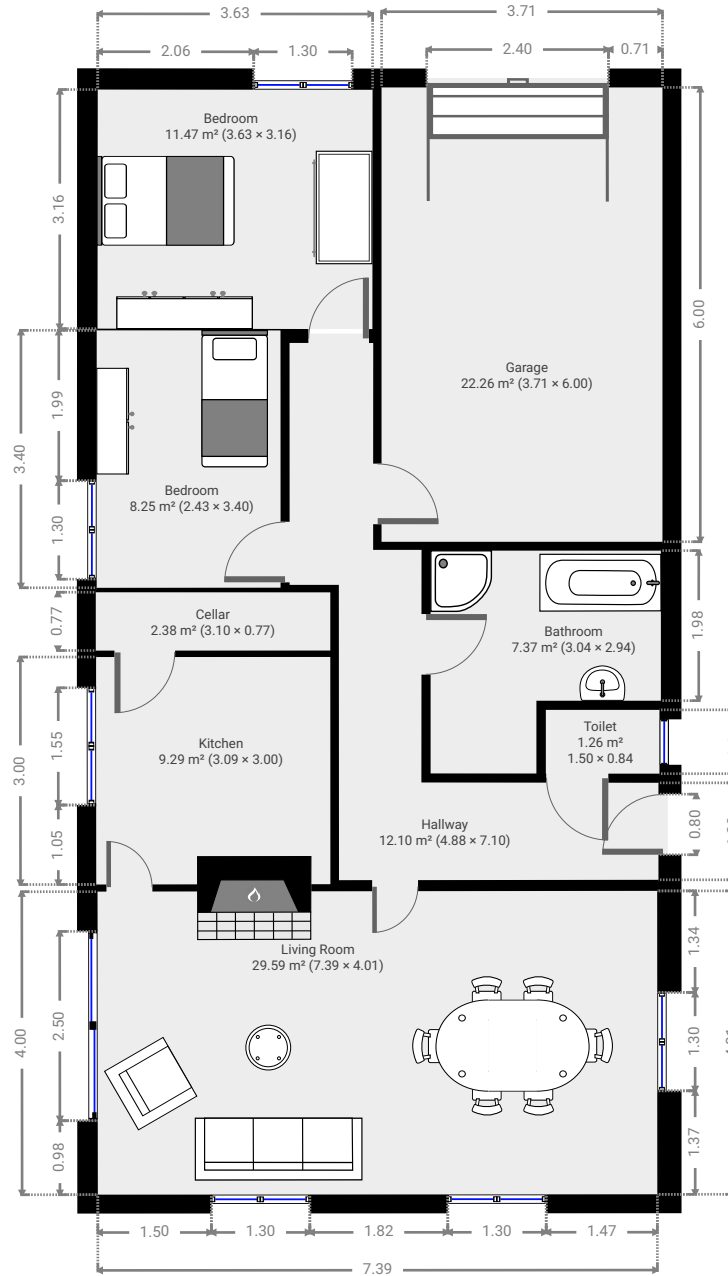

TENE0131

Created on
2021-09-10

Location
Ten Ede 131
9620 Zottegem

Floors
1

▼ Ground Floor

THIS FLOORPLAN IS PROVIDED WITHOUT WARRANTY OF ANY KIND. SENSOPIA DISCLAIMS ANY WARRANTY INCLUDING, WITHOUT LIMITATION, SATISFACTORY QUALITY OR ACCURACY OF DIMENSIONS.